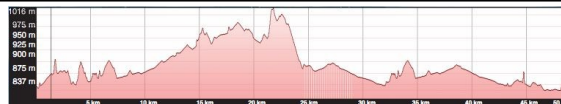

40. König Ludwig Lauf

2012

Official Results - Women

Jury Information:		Race and Course information:	
FIS Technical Delegate:	Ponikvar Uros	Place:	Oberammergau, Germany
National Technical Delegate:		Date:	04/02/2012
Chief of Competition:		FIS codex:	2467
		Course:	23 km FT
		HD:	
		MC:	
		TC:	752 m